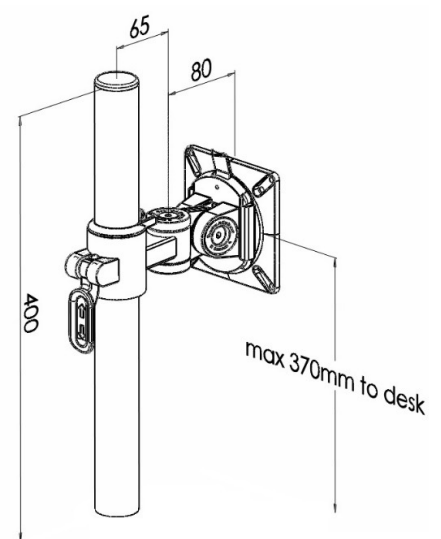

# XSTREAM single monitor knuckle with post suitable for bespoke fittings

## Product Specification

Product code	XSTREAMPMCOMB06B - black
Weight capacity	10kg
VESA	75mm & 100mm VESA compliant
Maximum Screen Size	30"
Movement	Height adjustment, tilt, swivel, rotation
Height adjustment	Max height adjustment 370mm from desk top
Fixings	Supplied with post suitable for bespoke fixings

## Additional Information

- Single monitor knuckle with manual height adjustment
- Additional +/- 70mm available with ratchet mechanism
- Lockable quick release VESA function
- Ideal for reception or POS areas
- Silver – XSTREAMPMCOMB06S - RAL code 9006
- White – XSTREAMPMCOMB06W - RAL code 9010
- Black – XSTREAMPMCOMB06B - RAL code 9005